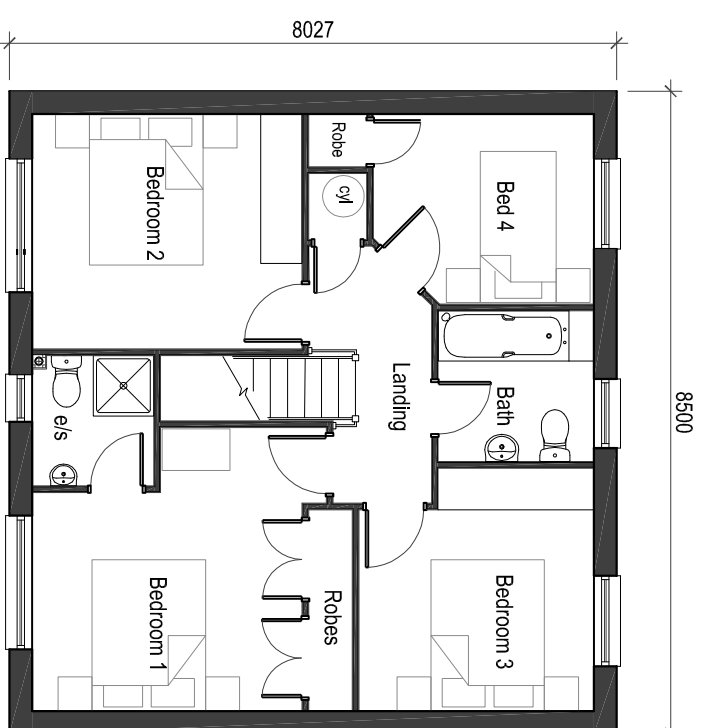

Front Elevation

Side Elevation

Rear Elevation

Ground Floor Plan

First Floor Plan

Side Elevation

The Alderley

(1144ft² / 106.3m²)