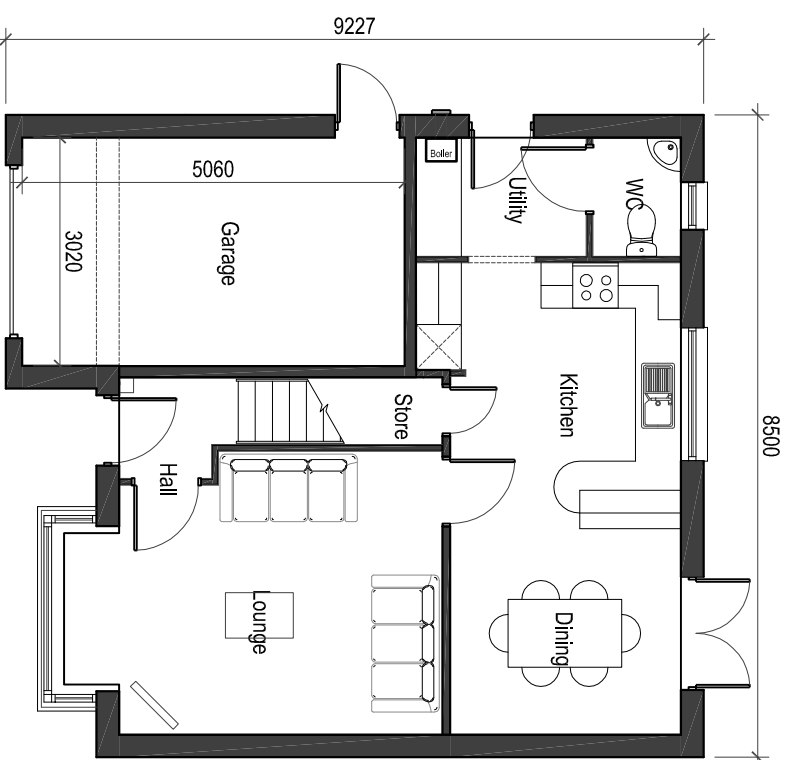

Front Elevation

Side Elevation

Rear Elevation

Ground Floor Plan

First Floor Plan

Side Elevation

The Alderley

(1144ft² / 106.3m²)